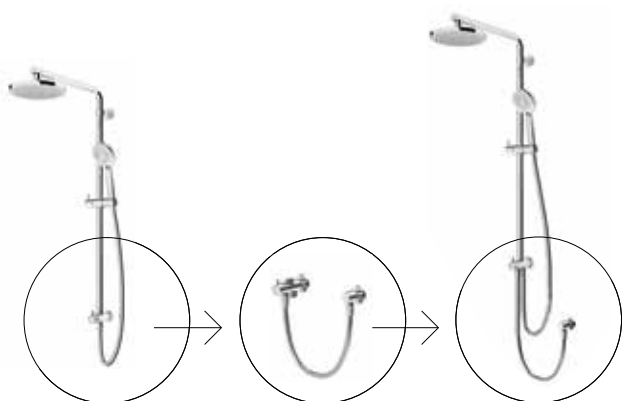

ELEMENTI[®]

SHOWER SPARE PARTS

SHOWER SPARE PARTS

ROUND RETRO FIT KIT

FOR Ø25MM RAILS

CHROME:
40346.02

BRUSHED
NICKEL:
40346.04

BLACK:
40346.13

FEATURE

COLUMN SHOWER RETRO FIT CONVERSION KIT

To use as an easy conversion when replacing an existing shower to utilise the current water inlet. Compatible with Uno, Splash and Splash Plus Square or Round column showers.

The column rail is secured into the diverter valve with a grub screw. Loosen screw, lift column rail and insert extension piece into diverter valve. Refit column rail into extension piece and tighten two grub screws.

ELEMENTI SHOWER SHELF

TO FIT 25MM OR 30MM RAIL

FEATURE

HANDY STORAGE

A handy storage shelf features an edge lip for securing items, plus side drainage holes to remove excess water.

CHROME:

25MM RAIL
RAIL
40354.02